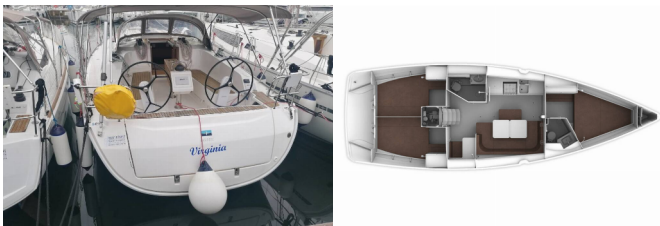

BAVARIA CRUISER 41

Virginia (2020)

Silver Sail Ltd • Kralja Zvonimira 14 • 21000 Split • Croatia

Phone: +385 99 2608 224

E-mail: info@silversail.hr

Web: www.silversail.hr

DECK: Bimini top, Cockpit/stern, outside shower, Dinghy, Electric anchor windlass, Sprayhood

ENTERTAINMENT: CD player

INTERIOR: Electric toilet

NAVIGATION: Autopilot, Bow thruster, Depthsounder, GPS chart plotter, Speedometer (Speed log)

SAFETY: Black Water Tank

YACHT ELECTRICS: Heating, Solar panels

Yacht Base	Marina Tehnomont Veruda, Pula, Croatia
Yacht ID	5342
Yacht Brands	Bavaria
Yacht Name	Virginia
Production Year	2020
Length	41 Ft
Cabins	3
Berths	6 + 1
Persons	7
WC/Shower	2

PRICE AND AVAILABILITY