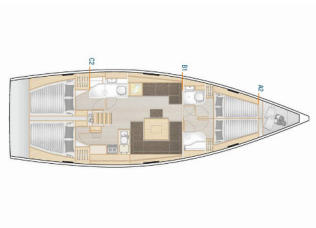

HANSE 458

Janka (2020)

Silver Sail Ltd • Kralja Zvonimira 14 • 21000 Split • Croatia

Phone: +385 99 2608 224

E-mail: info@silversail.hr

Web: www.silversail.hr

Yacht Base	Dubrovnik, Komolac, ACI Marina Dubrovnik, Croatia
Yacht ID	5340
Yacht Brands	Hanse Yachts
Yacht Name	Janka
Production Year	2020
Length	46 Ft
Cabins	4
Berths	8 + 2
Persons	10
WC/Shower	2

COMFORT: Bed linen

DECK: Bathing platform, Bimini top, Cockpit table, Cockpit/stern, outside shower, Dinghy, Sprayhood, Teak cockpit

ENTERTAINMENT: Outdoor speakers, Radio CD player

GALLEY: Hot water, Kitchen utensils (Galley equipment, cutlery), Oven, Refrigerator, Stove