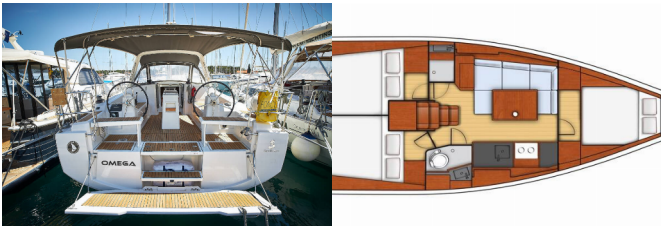

OCEANIS 38

Omega (2015)

Silver Sail Ltd • Kralja Zvonimira 14 • 21000 Split • Croatia

Phone: +385 99 2608 224

E-mail: info@silversail.hr

Web: www.silversail.hr

DECK: Bathing platform, Bimini top, Cockpit table, Cockpit/stern, outside shower, Electric anchor windlass, Sprayhood, Teak cockpit

ENTERTAINMENT: Outdoor speakers, USB, AUX Input

GALLEY: Hot water

NAVIGATION: Autopilot, Bow thruster, GPS chart plotter, GPS chart plotter - cockpit, Nautical charts, Pilot book, Radar

SAFETY: VHF radio

YACHT ELECTRICS: Heating, Solar panels

Yacht Base Marina Kornati, Biograd, Croatia

Yacht ID 5336

Yacht Brands Beneteau

Yacht Name Omega

Production Year 2015

Length 38 Ft

Cabins 3