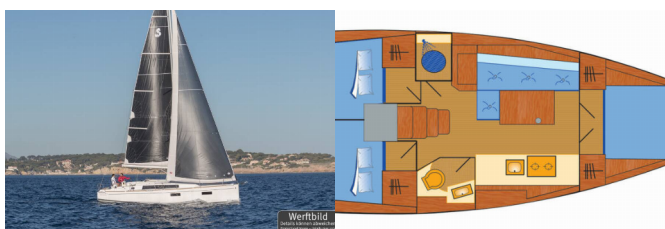

OCEANIS 38.1

Tena (2021)

Silver Sail Ltd • Kralja Zvonimira 14 • 21000 Split • Croatia

Phone: +385 99 2608 224

E-mail: info@silversail.hr

Web: www.silversail.hr

Yacht Base	Marina Punat, Krk, Croatia
Yacht ID	5312
Yacht Brands	Beneteau
Yacht Name	Tena
Production Year	2021
Length	38 Ft
Cabins	3
Berths	6 + 2
WC/Shower	1

ADDITIONAL: Flag

COMFORT: Cockpit cushions

DECK: Anchor light, Bathing platform, Boat hook, Bosun's chair (Safe seat)(boatswain's chair), Cockpit table, Cockpit/stern, outside shower, Deck brush, Dinghy, Electric anchor windlass, Fenders, Gangway, Main anchor, Mooring ropes , Pulpit seat, Sailor's knife, Spare anchor (Reserve, Auxiliary anchor), Sprayhood, Swimming ladder, Teak cockpit