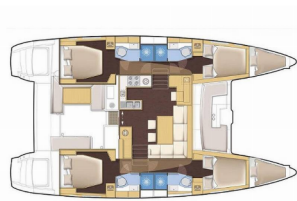

LAGOON 450 F

Nemesis (2020)

Silver Sail Ltd • Kralja Zvonimira 14 • 21000 Split • Croatia

Phone: +385 99 2608 224

E-mail: info@silversail.hr

Web: www.silversail.hr

Yacht Base	Kos, Kos Marina, Greece
Yacht ID	5252
Yacht Brands	Lagoon
Yacht Name	Nemesis
Production Year	2020
Length	46 Ft
Cabins	4 + 2
Berths	8 + 2 + 2
Persons	12
WC/Shower	4 + 1

COMFORT: Cockpit cushions

DECK: Bimini top, Dinghy with outboard engine, Flybridge, Hydraulic gangway, Sprayhood, Teak cockpit

ENTERTAINMENT: Radio, Underwater lights, USB

INTERIOR: Electric fans in cabins, Electric toilet