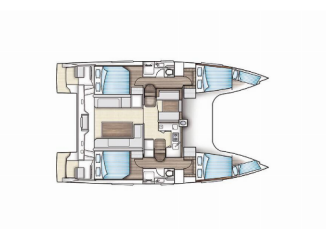

Silver Sail Ltd • Kralja Zvonimira 14 • 21000 Split • Croatia

Phone: +385 99 2608 224

E-mail: info@silversail.hr

Web: www.silversail.hr