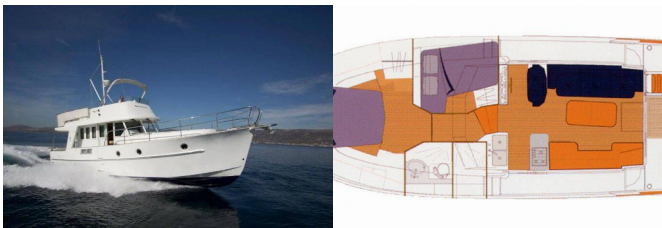

SWIFT TRAWLER 42

Skitnica (2005)

Silver Sail Ltd • Kralja Zvonimira 14 • 21000 Split • Croatia

Phone: +385 99 2608 224

E-mail: info@silversail.hr

Web: www.silversail.hr

Yacht Base	Marina Zadar (ex. Tankerkomerc), Croatia
Yacht ID	5125
Yacht Brands	Beneteau
Yacht Name	Skitnica
Production Year	2005
Length	44 Ft
Cabins	2
Berths	4 + 2
WC/Shower	2

COMFORT: Bed linen, Sundeck cushions

DECK: Anchor with chain, Bathing platform, Bilge pump - Mechanic, Cockpit table, Cockpit/stern, outside shower, Dinghy, Electric anchor windlass, Fenders, Flybridge, Fridge on flybridge, Gangway, Mooring ropes , Spare anchor (Reserve, Auxiliary anchor), Swimming ladder, Water hose