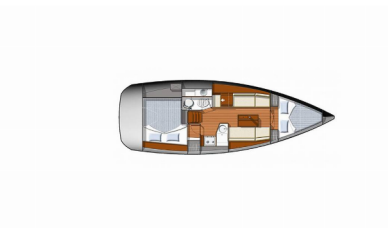

SUN ODYSSEY 33I

Paola (2012)

Silver Sail Ltd • Kralja Zvonimira 14 • 21000 Split • Croatia

Phone: +385 99 2608 224

E-mail: info@silversail.hr

Web: www.silversail.hr

Yacht Base	Marina Novi, Novi Vinodolski, Croatia
Yacht ID	5119
Yacht Brands	Jeanneau
Yacht Name	Paola
Production Year	2012
Length	33 Ft
Cabins	2
Berths	4 + 1
WC/Shower	1

COMFORT: Cockpit cushions

DECK: Bilge pump - Mechanic, Bimini top, Cockpit table, Cockpit/stern, outside shower, Dinghy with outboard engine, Electric anchor windlass, Sprayhood

ENTERTAINMENT: Outdoor speakers, Radio CD player