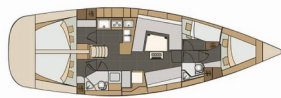

ELAN IMPRESSION 45

Adelyna (2018)

Silver Sail Ltd • Kralja Zvonimira 14 • 21000 Split • Croatia

Phone: +385 99 2608 224

E-mail: info@silversail.hr

Web: www.silversail.hr

Yacht Base	Marina Kornati, Biograd, Croatia
Yacht ID	5104
Yacht Brands	Elan Marine
Yacht Name	Adelyna
Production Year	2018
Length	45 Ft
Cabins	4
Berths	8 + 2
WC/Shower	2

DECK: Bathing platform, Bimini top, Cockpit table, Cockpit/stern, outside shower, Dinghy, Electric anchor windlass, Sprayhood, Swimming ladder

ENTERTAINMENT: LCD TV, Outdoor speakers, Radio CD mp3 player + USB, Bluetooth, Radio/iPod/iPhone dock station + USB