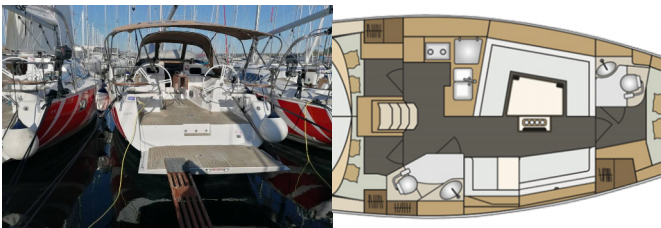

ELAN IMPRESSION 40

Mona (2018)

Silver Sail Ltd • Kralja Zvonimira 14 • 21000 Split • Croatia

Phone: +385 99 2608 224

E-mail: info@silversail.hr

Web: www.silversail.hr

Yacht Base	Marina Kornati, Biograd, Croatia
Yacht ID	5103
Yacht Brands	Elan Marine
Yacht Name	Mona
Production Year	2018
Length	39 Ft
Cabins	3
Berths	6 + 2
WC/Shower	2

DECK: Bathing platform, Bimini top, Cockpit table, Cockpit/stern, outside shower, Dinghy, Electric anchor windlass, Sprayhood, Swimming ladder

ENTERTAINMENT: LCD TV, Outdoor speakers, Radio CD mp3 player + USB, Bluetooth, Radio/iPod/iPhone dock station + USB

GALLEY: Hot water, Refrigerator

INTERIOR: Foldable table

NAVIGATION: Autopilot, Bow thruster, Folding propeller, GPS chart plotter, GPS chart plotter - cockpit, Nautical charts, Pilot book

SAFETY: Black Water Tank, VHF radio