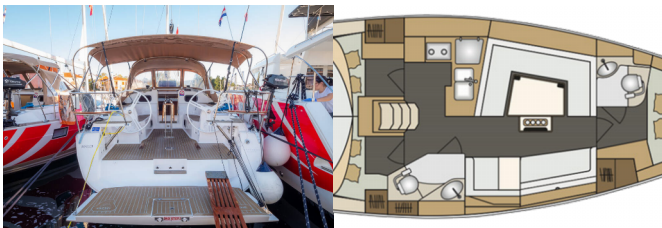

<b>Yacht Base</b>	Marina Kornati, Biograd, Croatia
<b>Yacht ID</b>	5102
<b>Yacht Brands</b>	Elan Marine
<b>Yacht Name</b>	Maloi
<b>Production Year</b>	2018
<b>Length</b>	39 Ft
<b>Cabins</b>	3
<b>Berths</b>	6 + 2
<b>WC/Shower</b>	2

**DECK:** Bathing platform, Bimini top, Cockpit table, Cockpit/stern, outside shower, Dinghy, Electric anchor windlass, Sprayhood, Swimming ladder

**ENTERTAINMENT:** LCD TV, Outdoor speakers, Radio CD mp3 player + USB, Bluetooth, Radio/iPod/iPhone dock station + USB