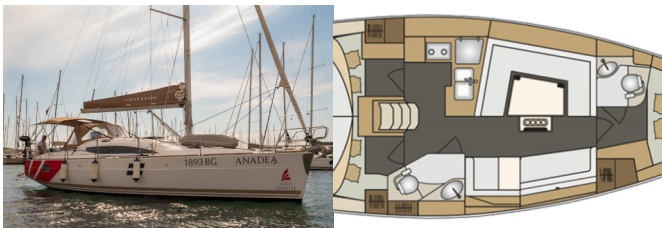

ELAN IMPRESSION 40

Anadea (2017)

Silver Sail Ltd • Kralja Zvonimira 14 • 21000 Split • Croatia

Phone: +385 99 2608 224

E-mail: info@silversail.hr

Web: www.silversail.hr

Yacht Base	Marina Kornati, Biograd, Croatia
Yacht ID	5100
Yacht Brands	Elan Marine
Yacht Name	Anadea
Production Year	2017
Length	39 Ft
Cabins	3
Berths	6 + 2
WC/Shower	2

DECK: Bathing platform, Bimini top, Cockpit table, Cockpit/stern, outside shower, Dinghy, Electric anchor windlass, Sprayhood, Swimming ladder

ENTERTAINMENT: LCD TV, Radio CD mp3 player + USB, Bluetooth, Radio/iPod/iPhone dock station + USB