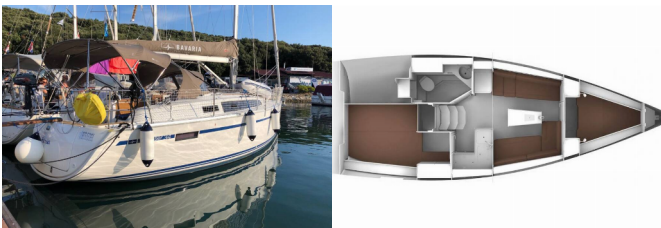

**DECK:** Bimini top, Cockpit/stern, outside shower, Dinghy, Electric anchor windlass, Sprayhood

**ENTERTAINMENT:** Radio CD player

**NAVIGATION:** Autopilot, Bow thruster, Echosounder/Depthsounder, GPS chart plotter - cockpit, Log/speed instrument