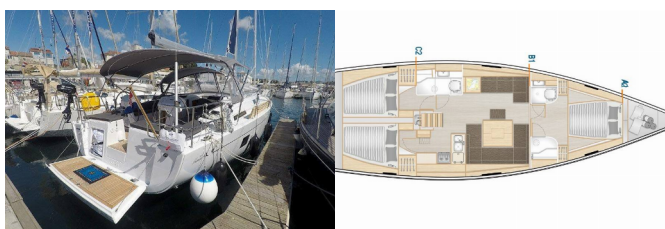

HANSE 458

Summer Wind (2019)

Silver Sail Ltd • Kralja Zvonimira 14 • 21000 Split • Croatia

Phone: +385 99 2608 224

E-mail: info@silversail.hr

Web: www.silversail.hr

Yacht Base	Marina Mandalina, Sibenik, Croatia
Yacht ID	5070
Yacht Brands	Hanse Yachts
Yacht Name	Summer Wind
Production Year	2019
Length	46 Ft
Cabins	3
Berths	6 + 2
WC/Shower	2

COMFORT: Bed linen, Cockpit cushions, Towels

DECK: Anchor with chain, Anchor with rope , Bimini top, Boat hook, Cockpit table, Cockpit/stern, outside shower, Deck brush, Dinghy, Dinghy (byboat) pump, Electric anchor windlass, Fenders, Gangway, Impeller, Mooring ropes , Outboard engine, Plastic bucket, Spare anchor (Reserve, Auxiliary anchor), Sprayhood, Swimming ladder, Water hose, Winch handles

ENTERTAINMENT: Outdoor speakers, Radio CD player, USB, AUX input, TV + DVD

GALLEY: Hot water, Refrigerator

INTERIOR: Yacht keys

NAVIGATION: 2 blade fixed propeller, Autopilot, Binoculars, Bow thruster, Depthsounder, GPS chart plotter - cockpit, Harbour guides, Nautical charts, Navigation set, Speedometer (Speed log)