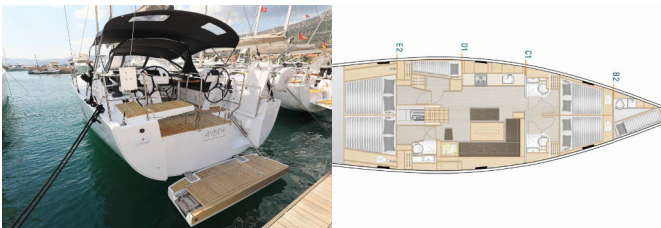

# HANSE 508

Attraction (2019)

Silver Sail Ltd • Kralja Zvonimira 14 • 21000 Split • Croatia

Phone: +385 99 2608 224

E-mail: info@silversail.hr

Web: www.silversail.hr

<b>Yacht Base</b>	Trogir, Yachtclub Seget (Marina Baotic), Croatia
<b>Yacht ID</b>	5053
<b>Yacht Brands</b>	Hanse Yachts
<b>Yacht Name</b>	Attraction
<b>Production Year</b>	2019
<b>Length</b>	51 Ft
<b>Cabins</b>	5 + 1
<b>Berths</b>	10 + 2 + 1
<b>Persons</b>	12
<b>WC/Shower</b>	3 + 1

**COMFORT:** Bed linen, Cockpit cushions

**DECK:** Bathing platform, Bimini top, Cockpit table, Cockpit/stern, outside shower, Dinghy, Electric anchor windlass, Sprayhood, Teak cockpit

**ENTERTAINMENT:** Outdoor speakers, Radio CD player, TV