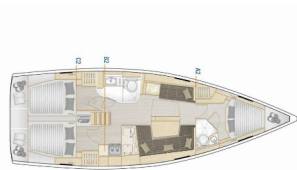

HANSE 418

Blue Eagle (2019)

Silver Sail Ltd • Kralja Zvonimira 14 • 21000 Split • Croatia

Phone: +385 99 2608 224

E-mail: info@silversail.hr

Web: www.silversail.hr

Yacht Base	Marina Kastela, Croatia
Yacht ID	5045
Yacht Brands	Hanse Yachts
Yacht Name	Blue Eagle
Production Year	2019
Length	41 Ft
Cabins	3
Berths	6 + 2
Persons	8
WC/Shower	2

COMFORT: Bed linen

DECK: Bathing platform, Bimini top, Cockpit table, Cockpit/stern, outside shower, Dinghy, Electric anchor windlass, Sprayhood, Teak cockpit

ENTERTAINMENT: Outdoor speakers, Radio CD player