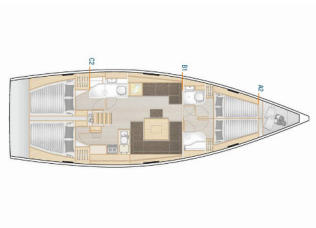

<b>Yacht Base</b>	Marina Kastela, Croatia
<b>Yacht ID</b>	5043
<b>Yacht Brands</b>	Hanse Yachts
<b>Yacht Name</b>	Chloe
<b>Production Year</b>	2019
<b>Length</b>	46 Ft
<b>Cabins</b>	4
<b>Berths</b>	8 + 2
<b>Persons</b>	10
<b>WC/Shower</b>	2

**COMFORT:** Bed linen

**DECK:** Bathing platform, Bimini top, Cockpit table, Cockpit/stern, outside shower, Dinghy, Electric anchor windlass, Sprayhood, Teak cockpit

**ENTERTAINMENT:** Outdoor speakers, Radio CD player