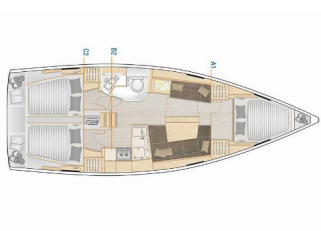

HANSE 388

Whisper (2019)

Silver Sail Ltd • Kralja Zvonimira 14 • 21000 Split • Croatia

Phone: +385 99 2608 224

E-mail: info@silversail.hr

Web: www.silversail.hr

Yacht Base	Marina Kornati, Biograd, Croatia
Yacht ID	5039
Yacht Brands	Hanse Yachts
Yacht Name	Whisper
Production Year	2019
Length	37 Ft
Cabins	3
Berths	6 + 2
Persons	8
WC/Shower	1

COMFORT: Bed linen

DECK: Bathing platform, Bimini top, Cockpit table, Cockpit/stern, outside shower, Dinghy, Electric anchor windlass, Sprayhood

ENTERTAINMENT: Outdoor speakers, Radio CD player

GALLEY: Gas cookers, Hot water, Kitchen utensils (Galley equipment, cutlery), Oven, Refrigerator