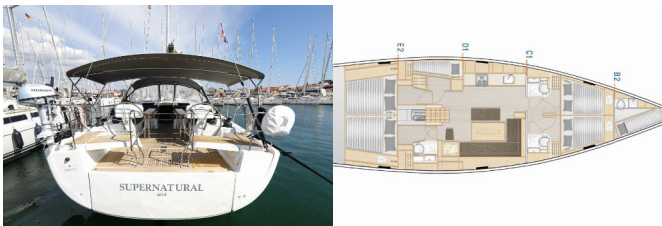

HANSE 508

Supernatural (2019)

Silver Sail Ltd • Kralja Zvonimira 14 • 21000 Split • Croatia

Phone: +385 99 2608 224

E-mail: info@silversail.hr

Web: www.silversail.hr

Yacht Base	Marina Kornati, Biograd, Croatia
Yacht ID	5036
Yacht Brands	Hanse Yachts
Yacht Name	Supernatural
Production Year	2019
Length	51 Ft
Cabins	5 + 1
Berths	10 + 2 + 1
Persons	12
WC/Shower	3 + 1

COMFORT: Bed linen

DECK: Bathing platform, Bimini top, Cockpit table, Cockpit/stern, outside shower, Dinghy, Electric anchor windlass, Sprayhood, Teak cockpit

ENTERTAINMENT: Outdoor speakers, Radio CD player, TV