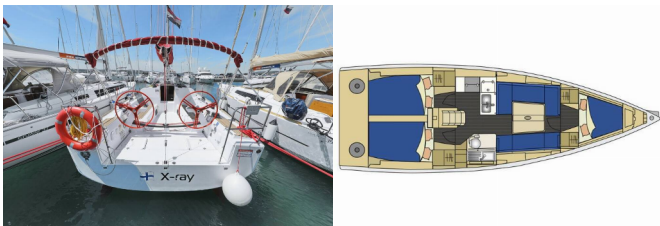

ELAN 350 PERFORMANCE

X-Ray (2012)

Silver Sail Ltd • Kralja Zvonimira 14 • 21000 Split • Croatia

Phone: +385 99 2608 224

E-mail: info@silversail.hr

Web: www.silversail.hr

Yacht Base	Marina Kornati, Biograd, Croatia
Yacht ID	4966
Yacht Brands	Elan Marine
Yacht Name	X-Ray
Production Year	2012
Length	35 Ft
Cabins	3
Berths	6 + 2
WC/Shower	1

COMFORT: Cockpit cushions

DECK: Bimini top, Bosun's chair (Safe seat)(boatswain's chair), Cockpit table, Cockpit/stern, outside shower, Dinghy, Electric anchor windlass, Fenders, Main anchor, Spare anchor (Reserve, Auxiliary anchor)