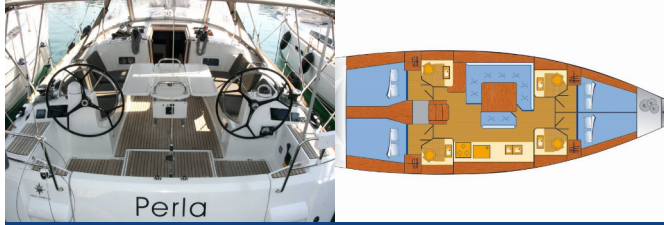

SUN ODYSSEY 479

Perla (2019)

Silver Sail Ltd • Kralja Zvonimira 14 • 21000 Split • Croatia

Phone: +385 99 2608 224

E-mail: info@silversail.hr

Web: www.silversail.hr

Yacht Base	Marina Punat, Krk, Croatia
Yacht ID	4933
Yacht Brands	Jeanneau
Yacht Name	Perla
Production Year	2019
Length	47 Ft
Cabins	4
Berths	8 + 2
WC/Shower	4