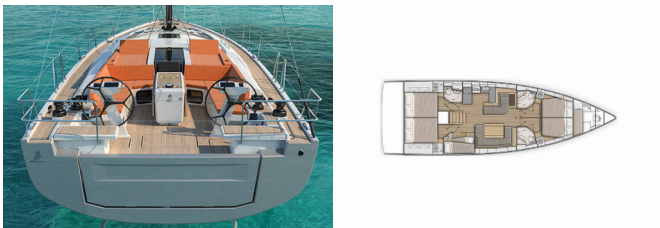

OCEANIS 51.1

Shine (2019)

Silver Sail Ltd • Kralja Zvonimira 14 • 21000 Split • Croatia

Phone: +385 99 2608 224

E-mail: info@silversail.hr

Web: www.silversail.hr

Yacht Base	Corfu, Gouvia Marina, Greece
Yacht ID	491
Yacht Brands	Beneteau
Yacht Name	Shine
Production Year	2019
Length	52 Ft
Cabins	6
Berths	11 + 1
Persons	12
WC/Shower	4

COMFORT: Cockpit cushions, Cockpit seat cushions with backrest

DECK: Bathing platform, Bimini top, Black ball, Cockpit light, Cockpit table, Cockpit/stern, outside shower, Dinghy, Electric anchor windlass, Fenders, Gangway, Sprayhood

SAFETY: Black Water Tank

SAILS: Electric winch

YACHT ELECTRICS: 220V socket, Ac 230V cable, Battery charger, Bilge pump - Electric, Shore power cable, Solar panels

PRICE AND AVAILABILITY

Oceanis 51.1 Shine (2019)