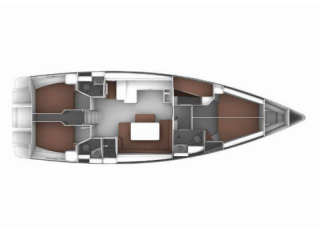

<b>Yacht Base</b>	Procida, Italy
<b>Yacht ID</b>	4836
<b>Yacht Brands</b>	Bavaria
<b>Yacht Name</b>	Okkio Che Ti Vedo
<b>Production Year</b>	2017
<b>Length</b>	51 Ft
<b>Cabins</b>	5
<b>Berths</b>	10 + 1
<b>WC/Shower</b>	3

**COMFORT:** Blankets, Pillows

**DECK:** Bathing platform, Bimini top, Boat hook, Bosun's chair (Safe seat)(boatswain's chair), Canister for water, Cockpit light, Cockpit table, Cockpit/stern, outside shower, Deck brush, Dinghy, Electric anchor windlass, Fenders, Fuel funnel, Gangway, Jerry cans for diesel, Jerry cans for fuel, Main anchor, Mooring ropes , Plastic bucket, Sprayhood, Swimming ladder, Water hose, Winch handles