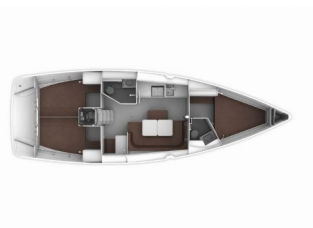

BAVARIA CRUISER 41

Dolce Vita (2017)

Silver Sail Ltd • Kralja Zvonimira 14 • 21000 Split • Croatia

Phone: +385 99 2608 224

E-mail: info@silversail.hr

Web: www.silversail.hr

Yacht Base	ACI Marina Trogir, Croatia
Yacht ID	4788
Yacht Brands	Bavaria
Yacht Name	Dolce Vita
Production Year	2017
Length	41 Ft
Cabins	3
Berths	6 + 1
WC/Shower	2

COMFORT: Cockpit cushions

DECK: Bathing platform, Bimini top, Cockpit table, Cockpit/stern, outside shower, Electric anchor windlass, Outboard engine, Sprayhood

ENTERTAINMENT: Radio, USB, Bluetooth

INTERIOR: Electric toilet