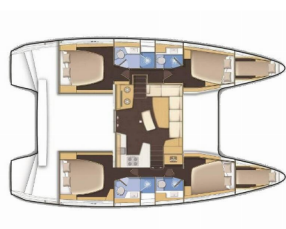

**COMFORT:** Bed linen

**DECK:** Bimini top, Dinghy, Sprayhood

**ENTERTAINMENT:** Outdoor speakers, Radio mp3 player

**GALLEY:** Hot water, Kitchen utensils (Galley equipment, cutlery), Refrigerator

**NAVIGATION:** Autopilot, Echosounder/Depthsounder, GPS chart plotter - cockpit, Wind instrument/Anemometer

**SAFETY:** Oars (Paddles)

**SAILS:** Lazy jacks

**Yacht Base** Marina Tehnomont Veruda, Pula, Croatia

**Yacht ID** 4774

**Yacht Brands** Lagoon

**Yacht Name** Lu-Lu NEW

**Production Year** 2018

**Length** 42 Ft