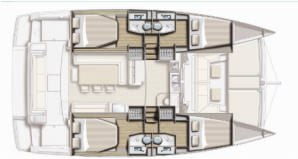

<b>Yacht Base</b>	Marina Kastela, Croatia
<b>Yacht ID</b>	4724
<b>Yacht Brands</b>	Catana
<b>Yacht Name</b>	Kanalu
<b>Production Year</b>	2018
<b>Length</b>	41 Ft
<b>Cabins</b>	4
<b>Berths</b>	8 + 2
<b>Persons</b>	10
<b>WC/Shower</b>	4

**COMFORT:** Bed linen, Cockpit cushions, Sun mattresses

**DECK:** Bathing platform, Bimini top, Cockpit table, Cockpit/stern, outside shower, Dinghy, Electric anchor windlass, Flybridge, Forward cockpit