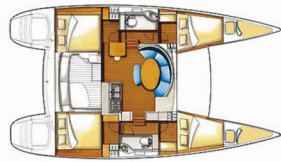

LAGOON 380

Maya (2018)

Silver Sail Ltd • Kralja Zvonimira 14 • 21000 Split • Croatia

Phone: +385 99 2608 224

E-mail: info@silversail.hr

Web: www.silversail.hr

Yacht Base	Marina Mandalina, Sibenik, Croatia
Yacht ID	4691
Yacht Brands	Lagoon
Yacht Name	Maya
Production Year	2018
Length	38 Ft
Cabins	4 + 2
Berths	8 + 2 + 2
WC/Shower	2

COMFORT: Bed linen, Cockpit cushions, Towels

DECK: Anchor with chain, Anchor with rope , Bilge pump - Mechanic, Bimini top, Black ball, Black conus, Boat hook, Bosun's chair (Safe seat)(boatswain's chair), Cockpit table, Cockpit/stern, outside shower, Deck brush, Dinghy (byboat) pump, Dinghy with outboard engine, Electric anchor windlass, Fenders, Gangway, Impeller, Jerry cans for fuel, Main anchor, Mooring ropes , Plastic bucket, Sea/Storm drogue anchor, Spare anchor (Reserve, Auxiliary anchor), Sprayhood, Swimming ladder, Teak cockpit, Water hose, Winch handles

ENTERTAINMENT: FUSION sound system, Mobile phone, Outdoor speakers, Snorkeling equipment, TV + DVD

GALLEY: Freezer, Hot water, Refrigerator

INTERIOR: Barometer, Clock, Electric fans, Yacht keys

NAVIGATION: 2 blade fixed propeller, Autopilot, Binoculars, Echosounder/Depthsounder, GPS chart plotter - cockpit, Harbour guides, List of lights, Navigation (Nautical) charts and nautical guide , Navigation set, Radar reflector, Speedometer (Speed log), Wind instrument/Anemometer