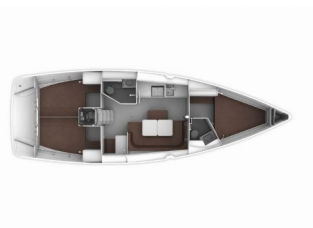

<b>Yacht Base</b>	Marina Vrsar, Croatia
<b>Yacht ID</b>	4683
<b>Yacht Brands</b>	Bavaria
<b>Yacht Name</b>	Laguna
<b>Production Year</b>	2018
<b>Length</b>	41 Ft
<b>Cabins</b>	3
<b>Berths</b>	6
<b>WC/Shower</b>	2

**COMFORT:** Cockpit cushions

**DECK:** Anchor Delta, Bathing platform, Bimini top, Boat hook, Bosun's chair (Safe seat)(boatswain's chair), Cockpit table, Dinghy, Electric anchor windlass, Fenders, Outboard engine, Round/globular fender, Sprayhood