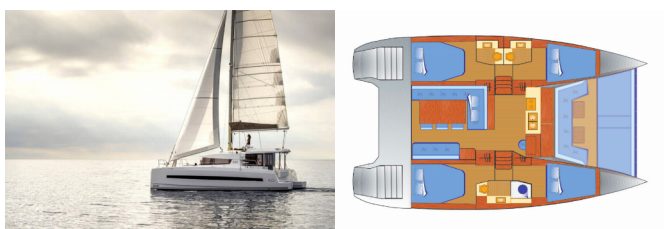

BALI 4.0

Escape (2018)

Silver Sail Ltd • Kralja Zvonimira 14 • 21000 Split • Croatia

Phone: +385 99 2608 224

E-mail: info@silversail.hr

Web: www.silversail.hr

Yacht Base	Mallorca, Can Pastilla, Spain
Yacht ID	456
Yacht Brands	Catana
Yacht Name	Escape
Production Year	2018
Length	39 Ft
Cabins	4
Berths	8 + 2
Persons	10
WC/Shower	3

COMFORT: Cockpit cushions, Sundeck cushions

DECK: Bathing platform, Bimini top, Cockpit table, Cockpit/stern, outside shower, Davit, Electric anchor windlass, Gangway, Remote control for anchor winch with chain counter at helm, Sprayhood, Swimming ladder