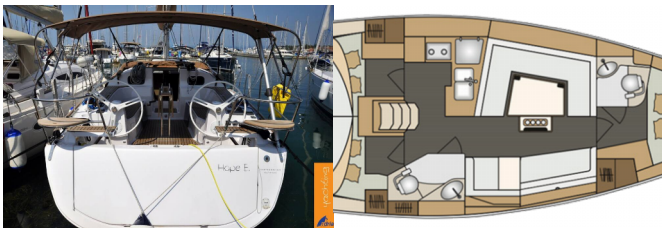

ELAN IMPRESSION 40

Hope E. (2017)

Silver Sail Ltd • Kralja Zvonimira 14 • 21000 Split • Croatia

Phone: +385 99 2608 224

E-mail: info@silversail.hr

Web: www.silversail.hr

Yacht Base	Izola, Slovenia
Yacht ID	4543
Yacht Brands	Elan Marine
Yacht Name	Hope E.
Production Year	2017
Length	39 Ft
Cabins	3
Berths	6 + 2
WC/Shower	2

COMFORT: Bed linen

DECK: Bimini top, Cockpit table, Cockpit/stern, outside shower, Dinghy, Electric anchor windlass, Gangway, Sprayhood

ENTERTAINMENT: DVD player, LCD TV, Radio CD player

GALLEY: Gas bottles, Hot water, Refrigerator

NAVIGATION: Autopilot, Bow thruster, Complete navigation equipment, GPS chart plotter, Tridata, Wind instrument/Anemometer

SAFETY: Automatic Inflatable Life Jacket, Safety equipment, VHF radio

SAILS: Lazy jacks