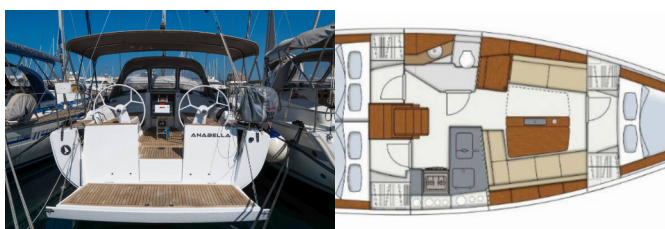

HANSE 345

Anabella (2017)

Silver Sail Ltd • Kralja Zvonimira 14 • 21000 Split • Croatia

Phone: +385 99 2608 224

E-mail: info@silversail.hr

Web: www.silversail.hr

Yacht Base	Marina Kornati, Biograd, Croatia
Yacht ID	4511
Yacht Brands	Hanse Yachts
Yacht Name	Anabella
Production Year	2017
Length	34 Ft
Cabins	3
Berths	6 + 2
Persons	8
WC/Shower	1

COMFORT: Bed linen

DECK: Bathing platform, Bimini top, Cockpit table, Cockpit/stern, outside shower, Dinghy, Electric anchor windlass, Sprayhood, Teak cockpit

ENTERTAINMENT: Radio CD player, USB, AUX input, TV + DVD