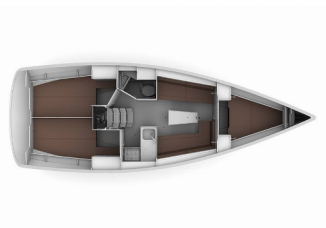

BAVARIA CRUISER 34

Bella (2017)

Silver Sail Ltd • Kralja Zvonimira 14 • 21000 Split • Croatia

Phone: +385 99 2608 224

E-mail: info@silversail.hr

Web: www.silversail.hr

DECK: Bimini top, Cockpit table, Cockpit/stern, outside shower, Dinghy, Electric anchor windlass, Sprayhood

Yacht ID 4496

Yacht Brands Bavaria

Yacht Name Bella

Production Year 2017

Length 33 Ft

Cabins 3

Berths 6 + 1

WC/Shower 1