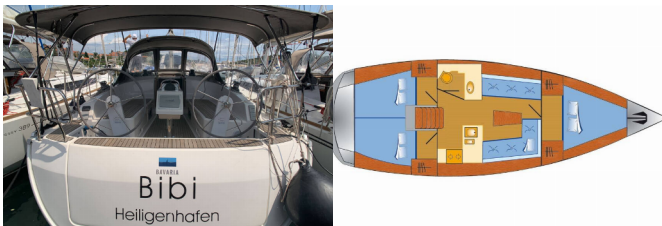

BAVARIA CRUISER 37

Bibi (2016)

Silver Sail Ltd • Kralja Zvonimira 14 • 21000 Split • Croatia

Phone: +385 99 2608 224

E-mail: info@silversail.hr

Web: www.silversail.hr

Yacht Base	Marina Tehnomont Veruda, Pula, Croatia
Yacht ID	4458
Yacht Brands	Bavaria
Yacht Name	Bibi
Production Year	2016
Length	37 Ft
Cabins	3
Berths	6 + 1
Persons	7
WC/Shower	1

COMFORT: Cockpit cushions, Pillows

DECK: Bathing platform, Bilge pump - Mechanic, Bimini top, Boat hook, Cockpit table, Cockpit/stern, outside shower, Electric anchor windlass, Fenders, Gangway, Main anchor, Mooring ropes, Round/globular fender, Spare anchor (Reserve, Auxiliary anchor), Sprayhood, Swimming ladder, Teak cockpit, Water hose, Winch handles