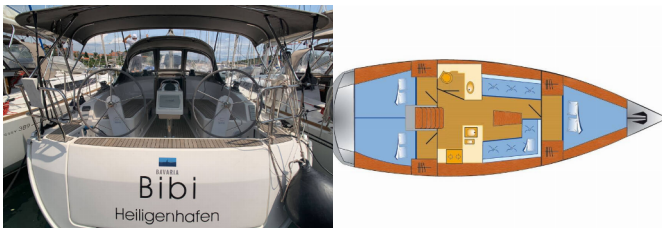

# BAVARIA CRUISER 37

Bibi (2016)

Silver Sail Ltd • Kralja Zvonimira 14 • 21000 Split • Croatia

Phone: +385 99 2608 224

E-mail: info@silversail.hr

Web: www.silversail.hr

<b>Yacht Base</b>	Marina Tehnomont Veruda, Pula, Croatia
<b>Yacht ID</b>	4458
<b>Yacht Brands</b>	Bavaria
<b>Yacht Name</b>	Bibi
<b>Production Year</b>	2016
<b>Length</b>	37 Ft
<b>Cabins</b>	3
<b>Berths</b>	6 + 1
<b>Persons</b>	7
<b>WC/Shower</b>	1

**COMFORT:** Cockpit cushions, Pillows

**DECK:** Bathing platform, Bilge pump - Mechanic, Bimini top, Boat hook, Cockpit table, Cockpit/stern, outside shower, Electric anchor windlass, Fenders, Gangway, Main anchor, Mooring ropes, Round/globular fender, Spare anchor (Reserve, Auxiliary anchor), Sprayhood, Swimming ladder, Teak cockpit, Water hose, Winch handles