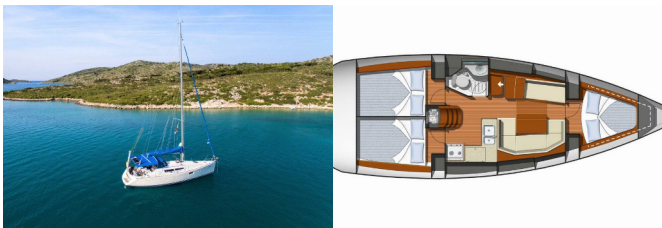

SUN ODYSSEY 36I

Izella (2011)

Silver Sail Ltd • Kralja Zvonimira 14 • 21000 Split • Croatia

Phone: +385 99 2608 224

E-mail: info@silversail.hr

Web: www.silversail.hr

Yacht Base	Volos, Greece
Yacht ID	444
Yacht Brands	Jeanneau
Yacht Name	Izella
Production Year	2011
Length	36 Ft
Cabins	3
Berths	6 + 1
WC/Shower	1

ADDITIONAL: Flag

COMFORT: Bed linen, Blankets, Cockpit cushions, Pillows, Sheets, Towels

DECK: Black ball, Boat hook, Bosun's chair (Safe seat) (boatswain's chair), Cockpit light, Deck brush, Dinghy, Dinghy (byboat) pump, Electric anchor windlass, Fenders, Fuel funnel, Gangway, Jerry cans for fuel, Main anchor, Plastic bucket, Repair box for dinghy, Ropes, Round/globular fender, Spare anchor (Reserve, Auxiliary anchor), Swimming ladder, Water hose, Winch handles