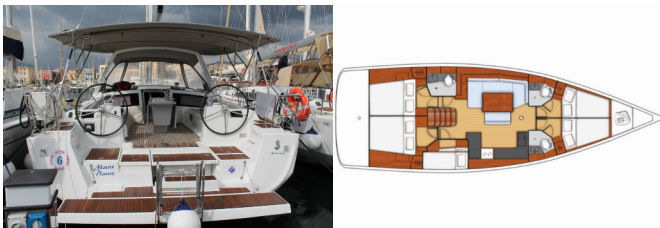

<b>Yacht Base</b>	Sicily, Portorosa, Italy
<b>Yacht ID</b>	4377
<b>Yacht Brands</b>	Beneteau
<b>Yacht Name</b>	Mars Planet
<b>Production Year</b>	2015
<b>Length</b>	48 Ft
<b>Cabins</b>	5
<b>Berths</b>	10 + 2
<b>Persons</b>	12
<b>WC/Shower</b>	3

**COMFORT:** Cockpit cushions

**DECK:** Anchor with chain, Bimini top, Cockpit table, Cockpit/stern, outside shower, Deck lights, Dinghy, Electric anchor windlass, Sprayhood

**ENTERTAINMENT:** Outdoor speakers, Radio CD player