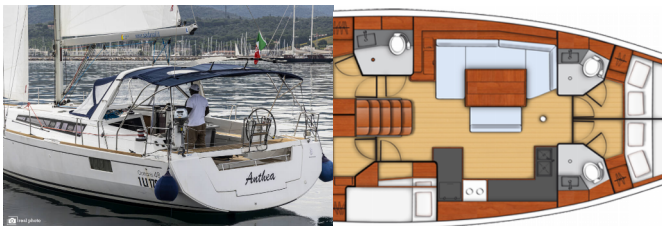

OCEANIS 48

Anthea (2015)

Silver Sail Ltd • Kralja Zvonimira 14 • 21000 Split • Croatia

Phone: +385 99 2608 224

E-mail: info@silversail.hr

Web: www.silversail.hr

Yacht Base	Marina Di Scarlino - Follonica, Italy
Yacht ID	4373
Yacht Brands	Beneteau
Yacht Name	Anthea
Production Year	2015
Length	48 Ft
Cabins	5
Berths	10 + 2
WC/Shower	3

COMFORT: Bed linen, Cockpit cushions

DECK: Bathing platform, Bimini top, Cockpit table, Cockpit/stern, outside shower, Dinghy, Electric anchor windlass, Sprayhood, Teak cockpit

ENTERTAINMENT: Radio CD player