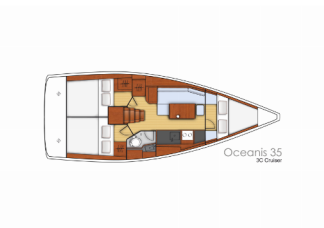

OCEANIS 35

Jean Michel (2016)

Silver Sail Ltd • Kralja Zvonimira 14 • 21000 Split • Croatia

Phone: +385 99 2608 224

E-mail: info@silversail.hr

Web: www.silversail.hr

Yacht Base	ACI Marina Split, Croatia
Yacht ID	4351
Yacht Brands	Beneteau
Yacht Name	Jean Michel
Production Year	2016
Length	34 Ft
Cabins	3
Berths	6 + 2
WC/Shower	1