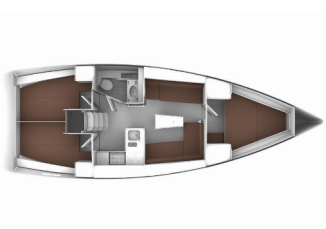

BAVARIA CRUISER 37

Julia (2014)

Silver Sail Ltd • Kralja Zvonimira 14 • 21000 Split • Croatia

Phone: +385 99 2608 224

E-mail: info@silversail.hr

Web: www.silversail.hr

DECK: Bimini top, Cockpit table, Cockpit/stern, outside shower, Dinghy, Electric anchor windlass, Sprayhood

ENTERTAINMENT: CD player

GALLEY: Refrigerator

NAVIGATION: Autopilot, Bow thruster, GPS chart plotter - cockpit, Wind instrument/Anemometer

SAFETY: VHF radio

YACHT ELECTRICS: Solar panels

| | |
|------------------------|--|
| Yacht Base | Sukosan, D-Marin Dalmacija Marina, Croatia |
| Yacht ID | 4345 |
| Yacht Brands | Bavaria |
| Yacht Name | Julia |
| Production Year | 2014 |
| Length | 37 Ft |
| Cabins | 3 |
| Berths | 6 + 2 |
| WC/Shower | 1 |