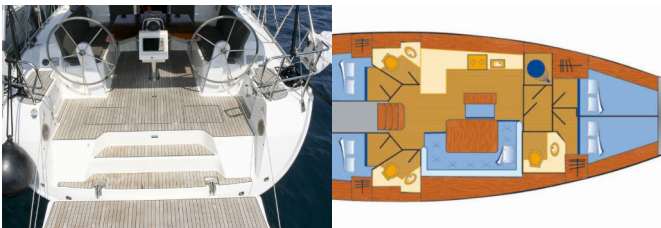

BAVARIA CRUISER 46

Beef (2015)

Silver Sail Ltd • Kralja Zvonimira 14 • 21000 Split • Croatia

Phone: +385 99 2608 224

E-mail: info@silversail.hr

Web: www.silversail.hr

Yacht Base	Marina Tehnomont Veruda, Pula, Croatia
Yacht ID	4114
Yacht Brands	Bavaria
Yacht Name	Beef
Production Year	2015
Length	47 Ft
Cabins	4
Berths	8
Persons	9
WC/Shower	3

COMFORT: Cockpit cushions, Pillows

DECK: Bathing platform, Bilge pump - Mechanic, Bimini top, Boat hook, Cockpit table, Cockpit/stern, outside shower, Electric anchor windlass, Fenders, Gangway, Main anchor, Mooring ropes, Round/globular fender, Spare anchor (Reserve, Auxiliary anchor), Sprayhood, Swimming ladder, Teak cockpit, Water hose, Winch handles

SAILS: Winch

YACHT ELECTRICS: 12V Socket, Batteries, Battery charger, Bilge pump - Electric, Heating, Inverter, Pump, Shore connection 220 V, Shore power cable, Solar panels

PRICE AND AVAILABILITY

Bavaria Cruiser 46 Beef (2015)