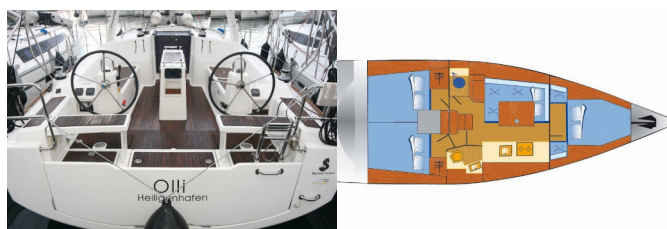

OCEANIS 38

Olli (2014)

Silver Sail Ltd • Kralja Zvonimira 14 • 21000 Split • Croatia

Phone: +385 99 2608 224

E-mail: info@silversail.hr

Web: www.silversail.hr

Yacht Base	Marina Tehnomont Veruda, Pula, Croatia
Yacht ID	4111
Yacht Brands	Beneteau
Yacht Name	Olli
Production Year	2014
Length	38 Ft
Cabins	3
Berths	6 + 2
Persons	8
WC/Shower	1

COMFORT: Blankets, Cockpit cushions, Pillows

DECK: Bathing platform, Bilge pump - Mechanic, Bimini top, Boat hook, Cockpit table, Cockpit/stern, outside shower, Electric anchor windlass, Fenders, Gangway, Main anchor, Mooring ropes, Round/globular fender, Spare anchor (Reserve, Auxiliary anchor), Sprayhood, Swimming ladder, Teak cockpit, Water hose, Winch handles