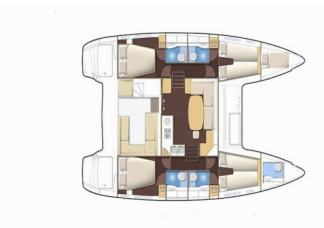

Silver Sail Ltd • Kralja Zvonimira 14 • 21000 Split • Croatia

Phone: +385 99 2608 224

E-mail: info@silversail.hr

Web: www.silversail.hr