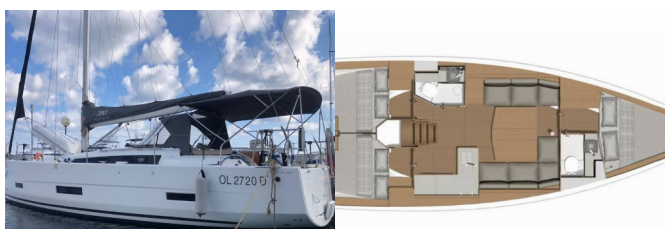

|                        |                           |
|------------------------|---------------------------|
| <b>Yacht Base</b>      | Marina Di Portisco, Italy |
| <b>Yacht ID</b>        | 3786                      |
| <b>Yacht Brands</b>    | Dufour                    |
| <b>Yacht Name</b>      | Molesta                   |
| <b>Production Year</b> | 2019                      |
| <b>Length</b>          | 39 Ft                     |
| <b>Cabins</b>          | 3                         |
| <b>Berths</b>          | 6                         |
| <b>WC/Shower</b>       | 2                         |

**COMFORT:** Cockpit cushions, Deck cushions

**DECK:** Anchor, Anchor with chain, Bathing platform, Gangway, Grill/Barbecue/Plancha, Teak cockpit, Tender

**ENTERTAINMENT:** Radio, Underwater lights

**GALLEY:** Freezer, Freshwater treatment plant, Refrigerator, Sink