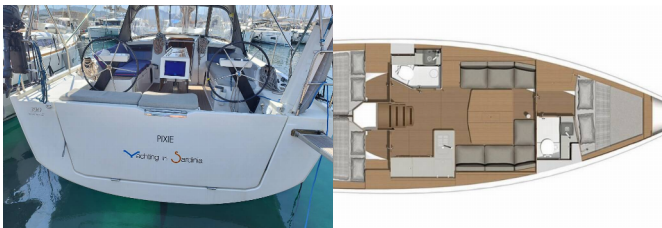

DUFOUR 390

Pixie (2019)

Silver Sail Ltd • Kralja Zvonimira 14 • 21000 Split • Croatia

Phone: +385 99 2608 224

E-mail: info@silversail.hr

Web: www.silversail.hr

Yacht Base	Marina Di Portisco, Italy
Yacht ID	3785
Yacht Brands	Dufour
Yacht Name	Pixie
Production Year	2019
Length	39 Ft
Cabins	3
Berths	6
WC/Shower	2

COMFORT: Cockpit cushions

DECK: Anchor, Anchor with chain, Bathing platform, Gangway, Grill/Barbecue/Plancha, Teak cockpit, Tender

ENTERTAINMENT: Radio, Underwater lights, Wi-Fi Internet

GALLEY: Freezer, Freshwater treatment plant, Refrigerator, Sink

INTERIOR: Electric toilet

NAVIGATION: Bow thruster, GPS chart plotter - cockpit

SAILS: Electric winch

YACHT ELECTRICS: Battery charger , Inverter, Service batteries, Solar panels

PRICE AND AVAILABILITY

Dufour 390 Pixie (2019)