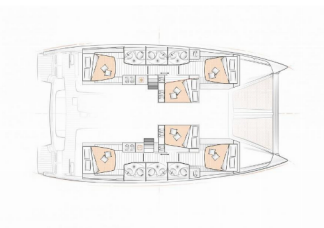

# EXCESS 15

White Lotus (2022)

Silver Sail Ltd • Kralja Zvonimira 14 • 21000 Split • Croatia

Phone: +385 99 2608 224

E-mail: info@silversail.hr

Web: www.silversail.hr

<b>Yacht Base</b>	Trogir, Yachtclub Seget (Marina Baotić), Croatia
<b>Yacht ID</b>	3523
<b>Yacht Brands</b>	Excess
<b>Yacht Name</b>	White Lotus
<b>Production Year</b>	2022
<b>Length</b>	49 Ft
<b>Cabins</b>	6 + 2
<b>Berths</b>	12 + 2
<b>WC/Shower</b>	4