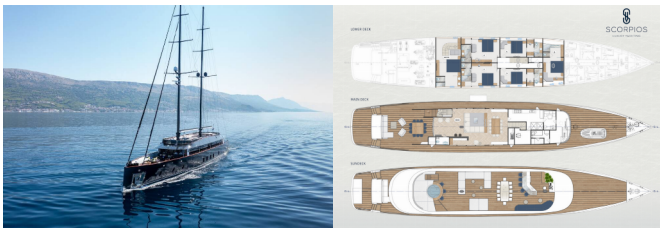

Silver Sail Ltd • Kralja Zvonimira 14 • 21000 Split • Croatia

Phone: +385 99 2608 224

E-mail: info@silversail.hr

Web: www.silversail.hr

Yacht Base	Krilo Jesenice, Croatia
Yacht ID	3387
Yacht Brands	Radež Blato
Yacht Name	Scorpios
Production Year	2023
Length	171 Ft
Cabins	6
Berths	12
Persons	12
WC/Shower	6

COMFORT: Sunshades

DECK: Bar, Bathing platform, Cockpit/stern, outside shower, Dinghy with outboard engine, Grill/Barbecue/Plancha, Jacuzzi, Sun deck

ENTERTAINMENT: Donut, eFoil, Fishing equipment, Gym equipment, SEA-DOO, Seabob, Snorkeling equipment, Sound System, Stand up paddle (SUP), TV, Wakeboard, Water skis, Water skis for children, Wi-Fi Internet