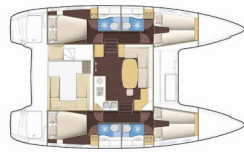

Silver Sail Ltd • Kralja Zvonimira 14 • 21000 Split • Croatia

Phone: +385 99 2608 224

E-mail: info@silversail.hr

Web: www.silversail.hr