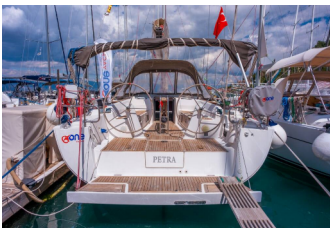

HANSE 445

Petra (2012)

Silver Sail Ltd • Kralja Zvonimira 14 • 21000 Split • Croatia

Phone: +385 99 2608 224

E-mail: info@silversail.hr

Web: www.silversail.hr

DECK: Anchor Delta, Bimini top, Cockpit table, Electric anchor windlass, Fenders, Mooring ropes, Sprayhood, Spring cleats, Teak cockpit, Winch handles

SAFETY: Flags QNC, VHF radio

SAILS: Lazy bag, Lazy jacks, Winch

YACHT ELECTRICS: Batteries, Inverter

Yacht Base Fethiye, Yes Marina, Turkey

Yacht ID 3312

Yacht Brands Hanse Yachts

Yacht Name Petra

Production Year 2012