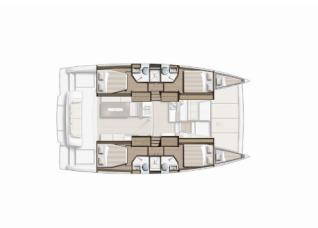

BALI 4.2

Blue Navy (2022)

Silver Sail Ltd • Kralja Zvonimira 14 • 21000 Split • Croatia

Phone: +385 99 2608 224

E-mail: info@silversail.hr

Web: www.silversail.hr

Yacht Base	Lefkas Main Port, Greece
Yacht ID	3294
Yacht Brands	Catana
Yacht Name	Blue Navy
Production Year	2022
Length	42 Ft
Cabins	4 + 2
Berths	8 + 2
WC/Shower	4 + 1

DECK: Bimini top, Cockpit/stern, outside shower, Electric anchor windlass, Sprayhood

ENTERTAINMENT: Outdoor speakers, Radio CD player

GALLEY: Freezer, Ice maker, Kitchen utensils (Galley equipment, cutlery), Refrigerator