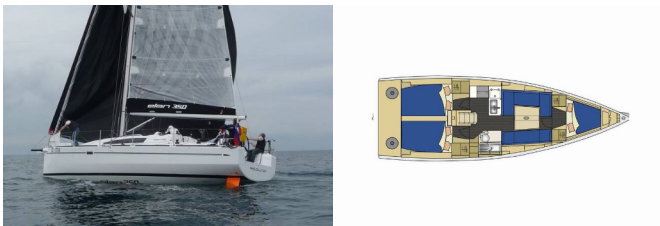

ELAN 350 PERFORMANCE

Tango (2012)

Silver Sail Ltd • Kralja Zvonimira 14 • 21000 Split • Croatia

Phone: +385 99 2608 224

E-mail: info@silversail.hr

Web: www.silversail.hr

Yacht Base	Marina Kornati, Biograd, Croatia
Yacht ID	3135
Yacht Brands	Elan Marine
Yacht Name	Tango
Production Year	2012
Length	35 Ft
Cabins	3
Berths	6 + 2
WC/Shower	1