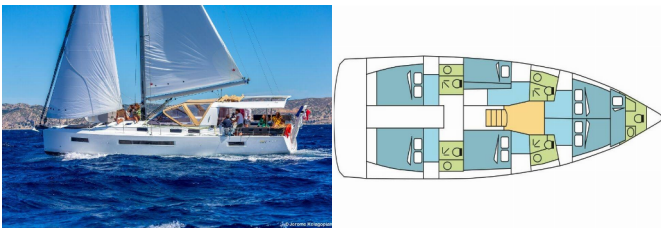

SUN LOFT 47

BLUEBELL (2023)

Silver Sail Ltd • Kralja Zvonimira 14 • 21000 Split • Croatia

Phone: +385 99 2608 224

E-mail: info@silversail.hr

Web: www.silversail.hr

Yacht Base	Naples, Pozzuoli, Italy
Yacht ID	2895
Yacht Brands	Jeanneau
Yacht Name	BLUEBELL
Production Year	2023
Length	47 Ft
Cabins	6 + 1
Berths	12 + 1
Persons	13
WC/Shower	4 + 1

COMFORT: Cockpit cushions

DECK: Bathing platform, Bimini top, Cockpit fridge, Cockpit grill, Cockpit table, Electric anchor windlass, Galley in cockpit, Outboard engine, Sprayhood, Swimming ladder

ENTERTAINMENT: Fusion radio, Outdoor speakers